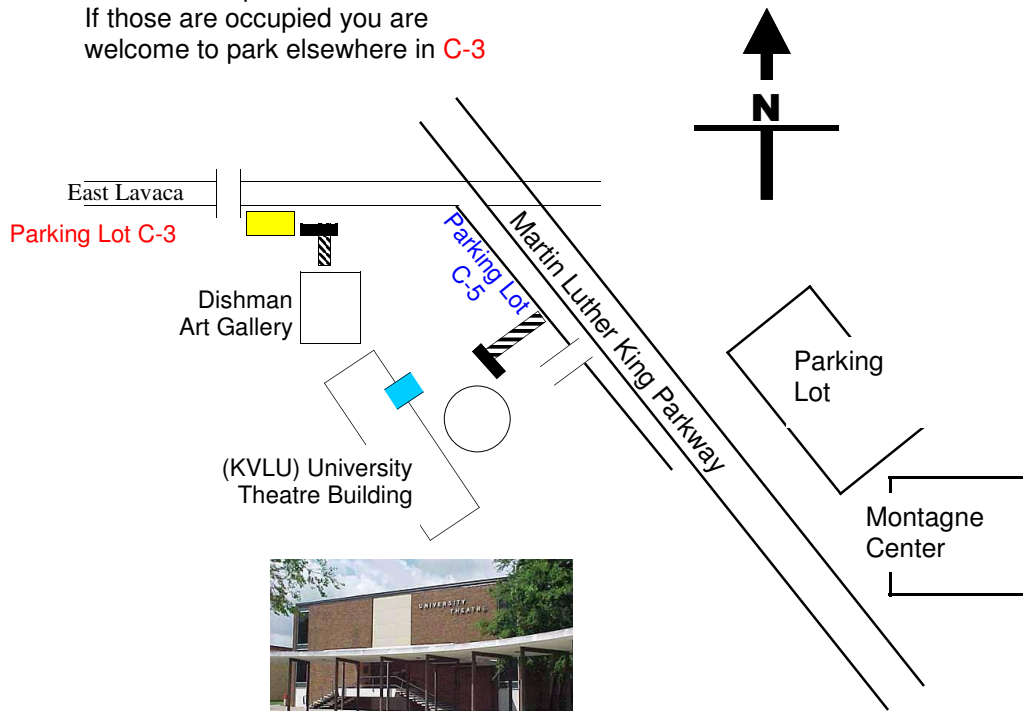

KVLU on the campus of Lamar University in Beaumont

409.880.8164

Gallery Parking is located in C3 right before the Reserved Parking Gate and right outside the front of the Art Gallery. There are 4 spaces. If those are occupied you are welcome to park elsewhere in C-3

Picture of University Theatre

KVLU is located on the 2nd floor of the University Theatre. Enter through the 2 sets of glass doors located on the ground floor (Studio Theatre). Follow the signs down the hallway and up a stairway to the 2nd floor.