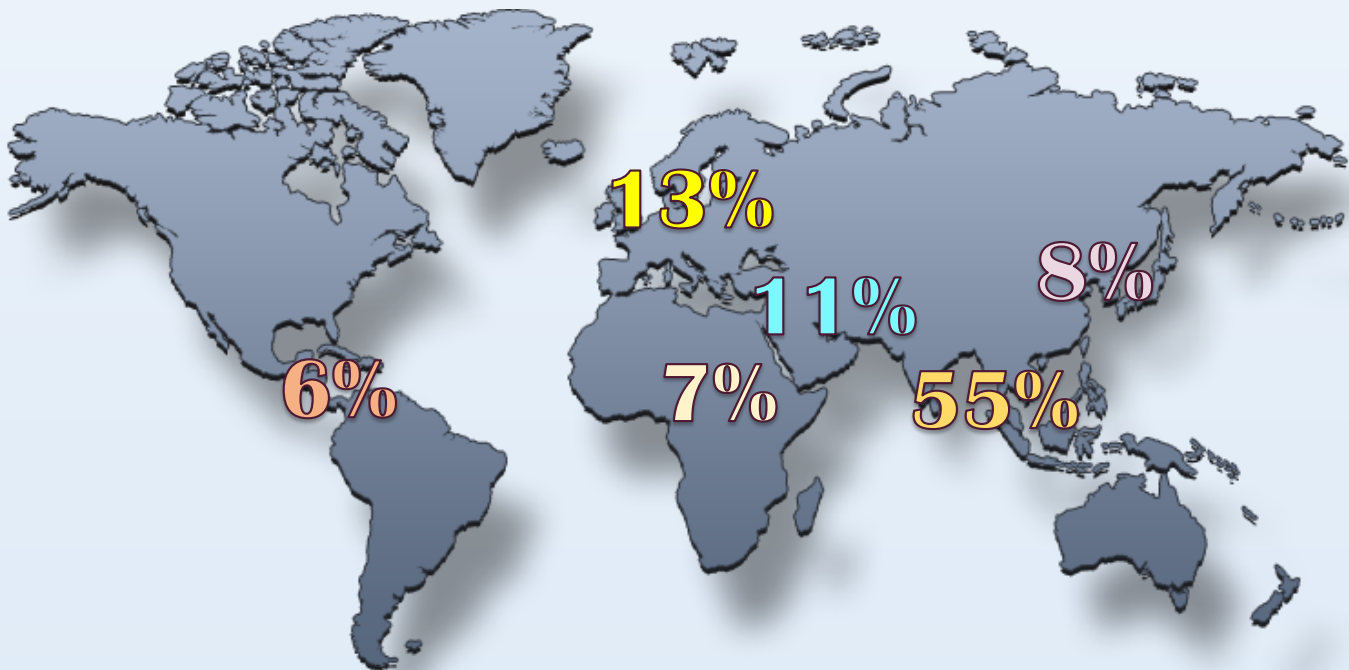


2019

Lamar International Students & Scholars

1261 Active Students
466 Grad/Undergrad
795 OPT/STEM

50 J-1 Exchange
Student and Scholars

129 Dependents
104 Spouse
25 Children

61 COUNTRIES

Angola, Argentina, Austria, Bahamas, Bangladesh, Belarus, Belize, Bolivia, Brazil, Cambodia, Canada, Chile, China, Colombia, Croatia, Ecuador, Egypt, Equatorial Guinea, Estonia, Finland, France, Germany, Ghana, Haiti, Honduras, India, Iran, Italy, Jamaica, Jordan, Kosovo, Kuwait, Latvia, Lebanon, Lithuania, Malaysia, Mexico, Morocco, Nepal, Nigeria, Norway, Pakistan, Romania, Russia, Saudi Arabia, Serbia, Slovenia, South Africa, South Korea, Spain, Sri Lanka, Sudan, Sweden, Taiwan, Thailand, Trinidad and Tobago, Turkey, United Arab Emirates, United Kingdom, Venezuela, Vietnam