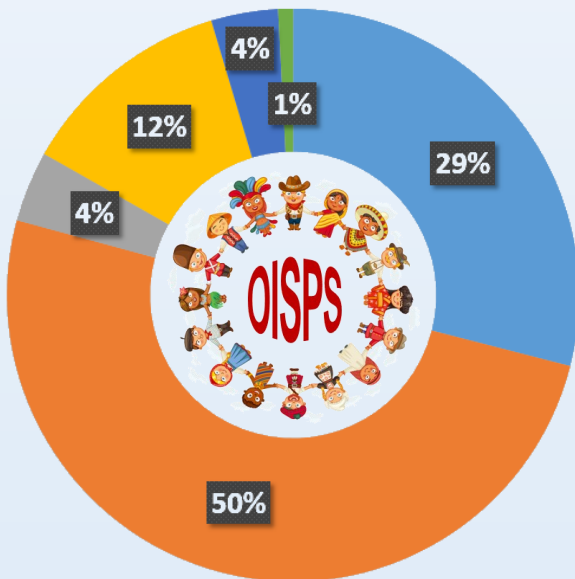

Major Fields

College of Arts and Sciences Majors	College of Engineering	College of Fine Arts and Communication	College of Business Majors	College of Education and Human Development Majors	Non Degrees
138	239	19	58	18	4

- College of Arts and Sciences Majors
- College of Engineering
- College of Fine Arts and Communication
- College of Business Majors
- College of Education and Human Development Majors
- Non Degree