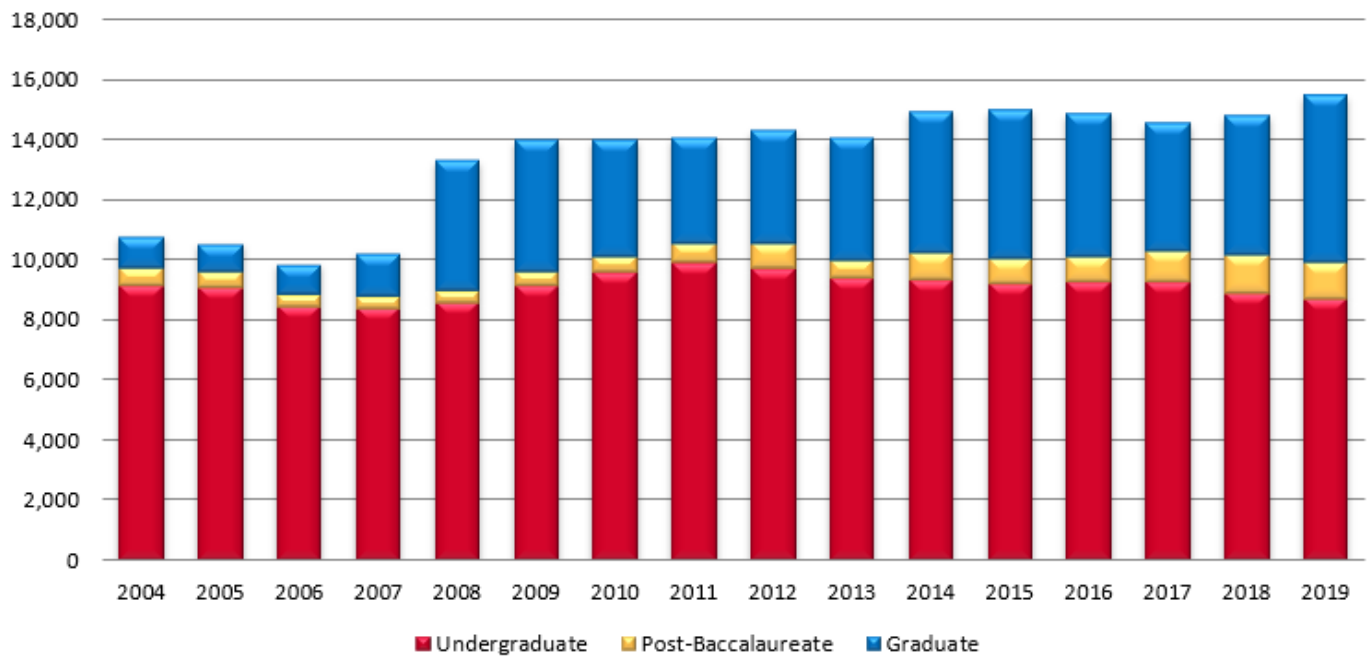

Total Enrollment by Level

Year	Undergraduate	Post-Baccalaureate	Graduate
2019	8,669	1,222	5,569
2018	8,877	1,286	4,620
2017	9,232	1,043	4,231
2016	9,264	863	4,708
2015	9,174	863	4,928
2014	9,279	959	4,657
2013	9,381	581	4,073
2012	9,673	863	3,752
2011	9,839	724	3,458
2010	9,577	505	3,887
2009	9,096	509	4,387
2008	8,550	443	4,287
2007	8,359	442	1,412
2006	8,430	450	987
2005	9,079	533	911
2004	9,121	605	1,078