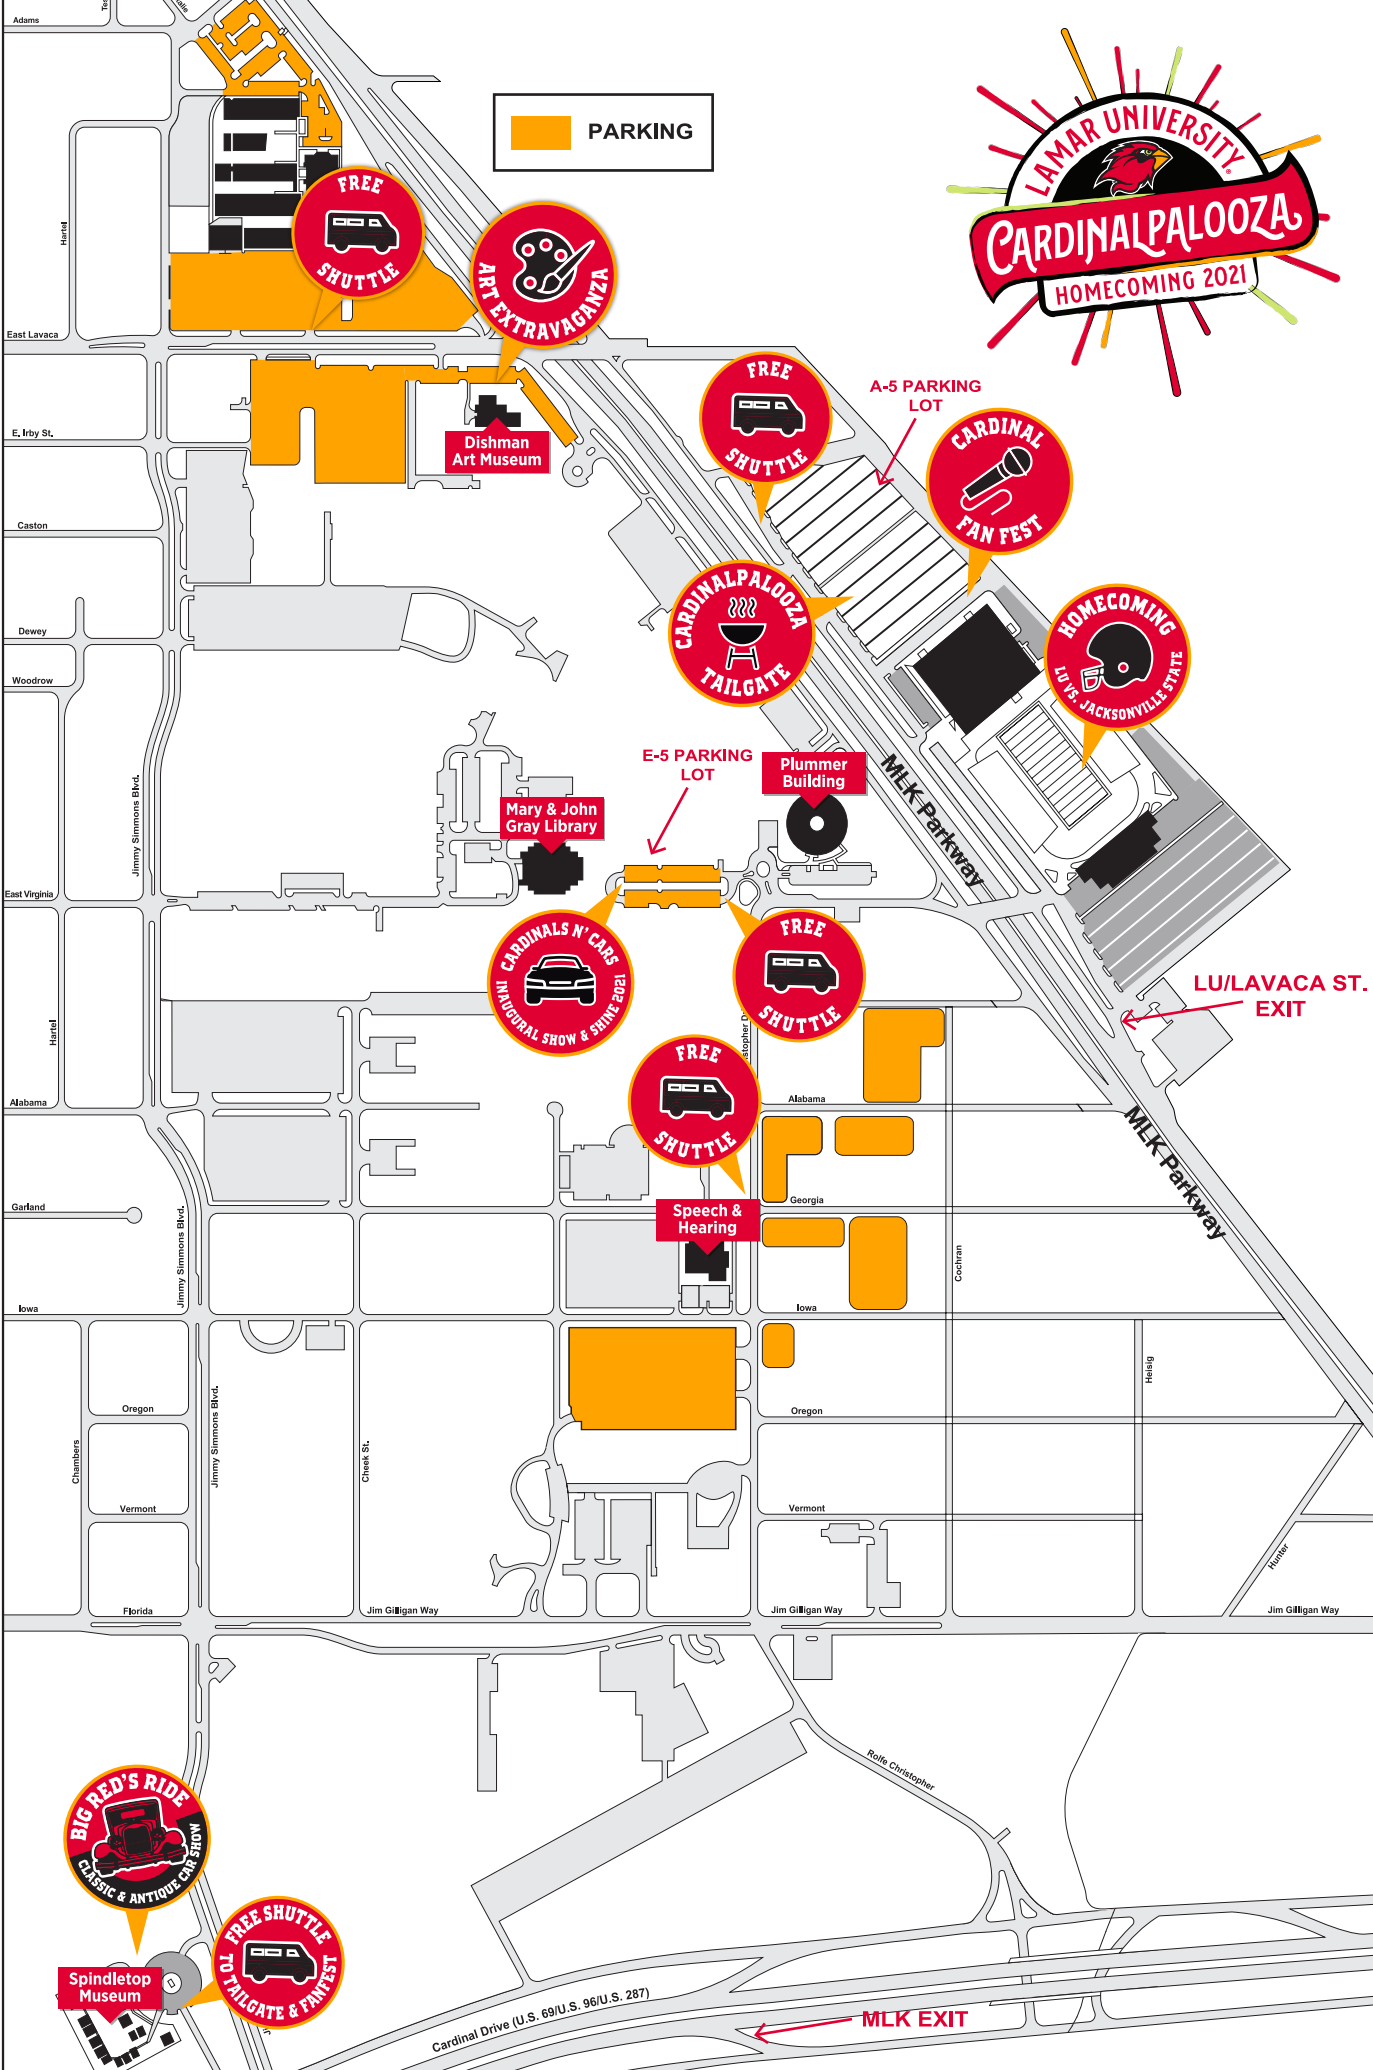

 **PARKING**

Cardinal Drive (U.S. 69/U.S. 96/U.S. 287)

**MLK EXIT**