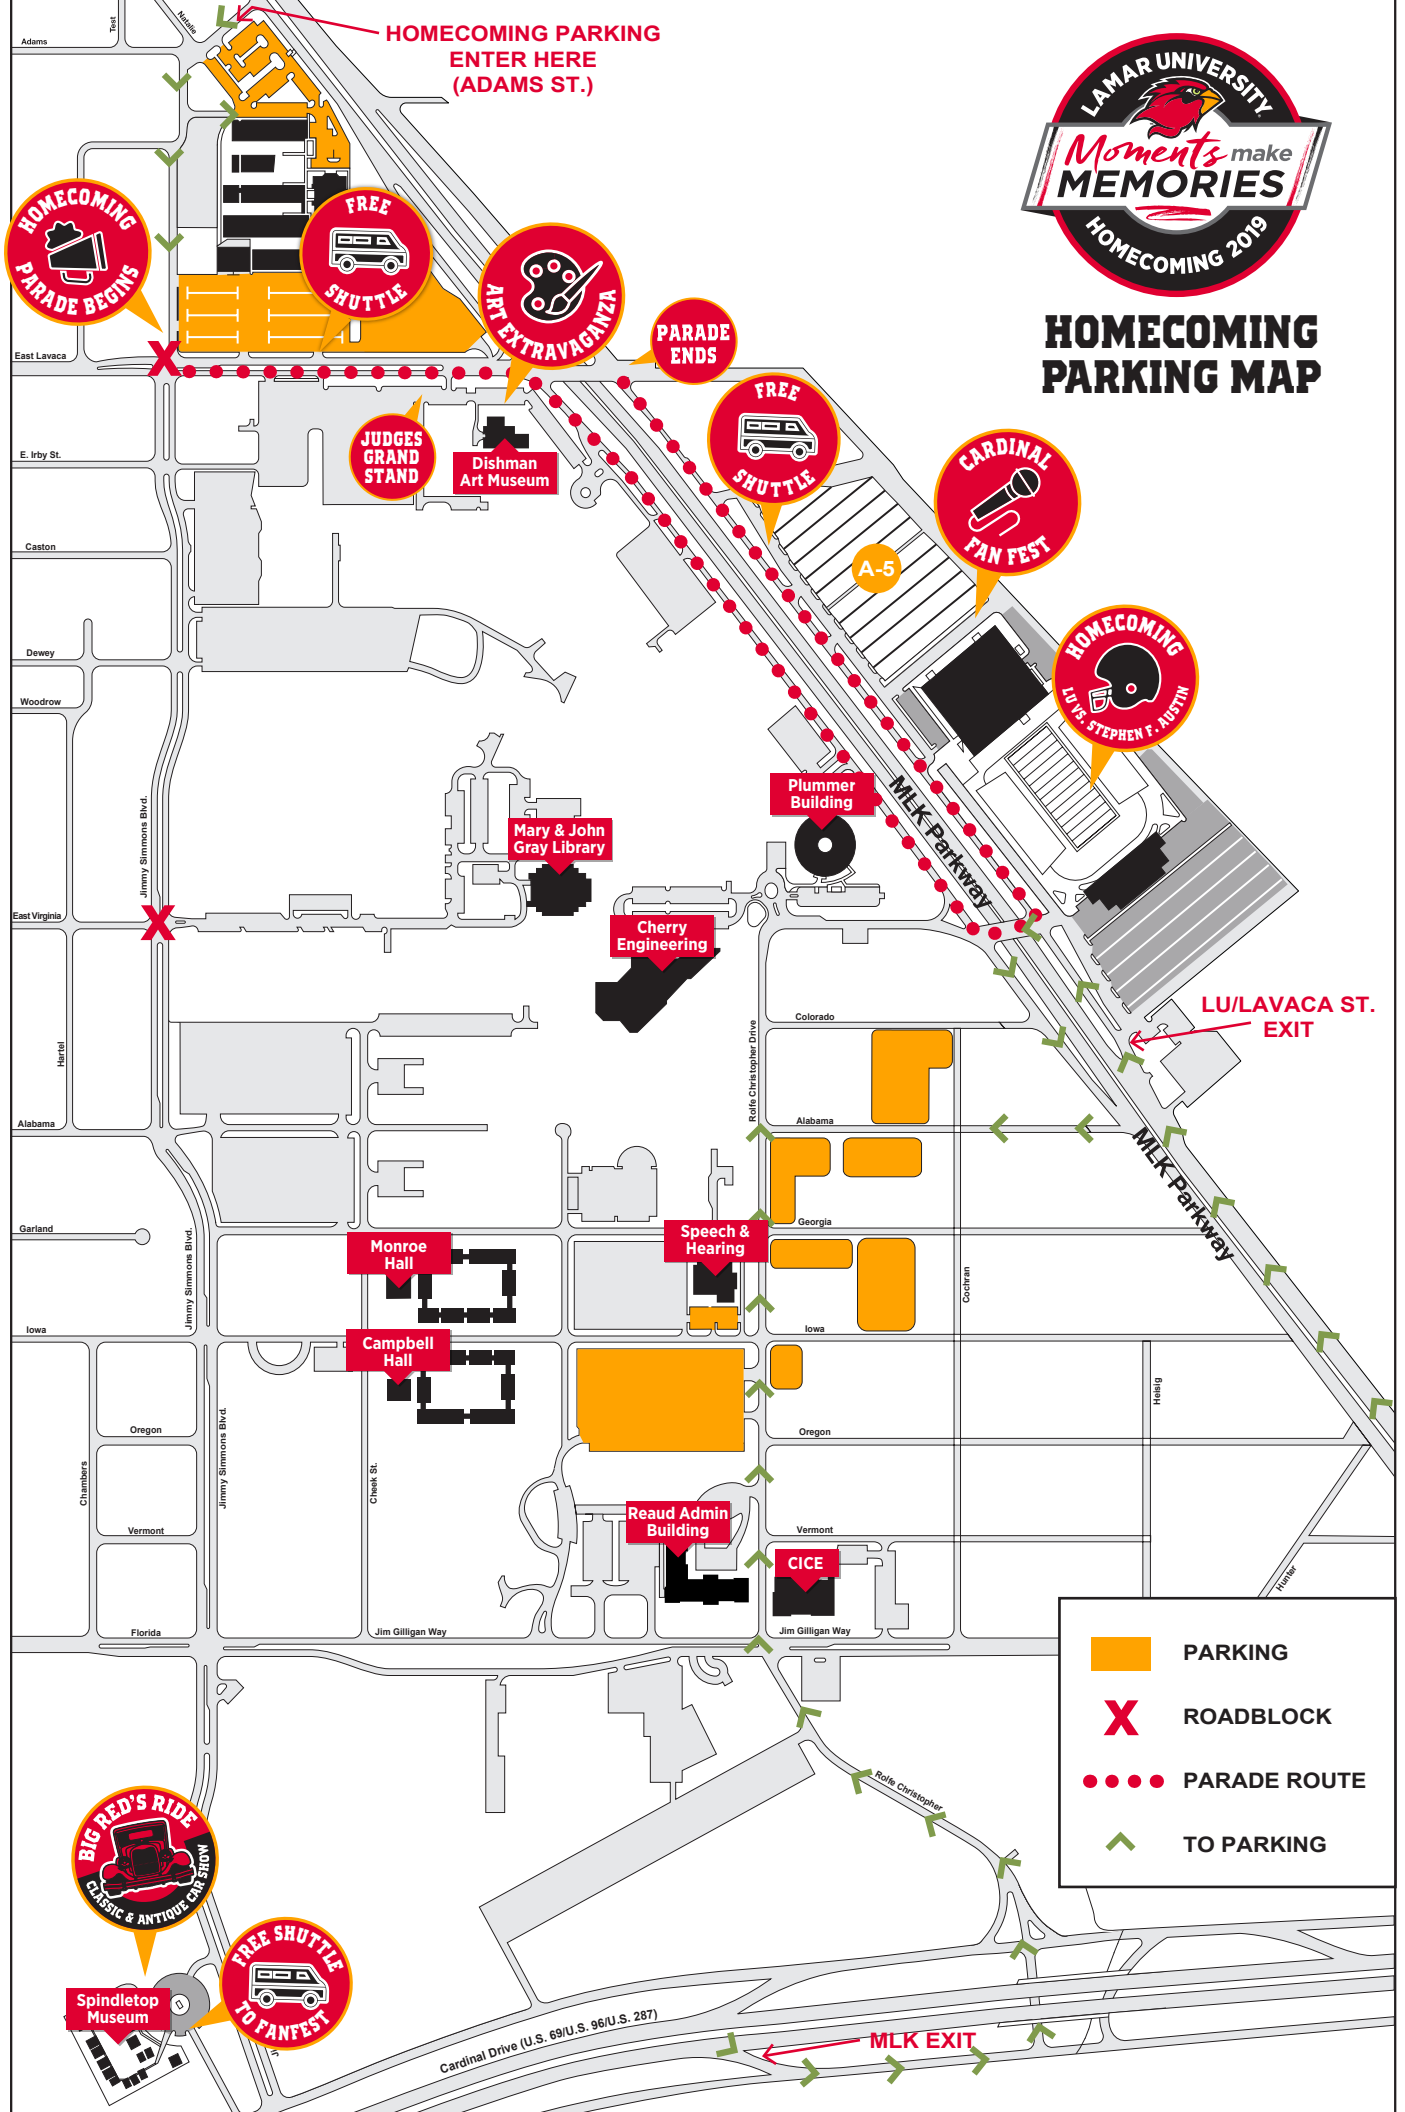

HOMEcoming PARKING MAP

HOMEcoming PARKING
ENTER HERE
(ADAMS ST.)

HOMEcoming
PARADE BEGINS

FREE
SHUTTLE

ART
EXTRAVAGANZA

PARADE
ENDS

FREE
SHUTTLE

CARDINAL
FAN FEST

HOMEcoming
LU VS. STEPHEN F. AUSTIN

JUDGES
GRAND
STAND

Dishman
Art Museum

Plummer
Building

Mary & John
Gray Library

Cherry
Engineering

LU/LAVACA ST.
EXIT

Monroe
Hall

Speech &
Hearing

Campbell
Hall

Reaud Admin
Building

CICE

BIG RED'S RIDE
CLASSIC & ANTIQUE CAR SHOW

FREE SHUTTLE
TO FANFEST

Spindletop
Museum

MLK EXIT

- PARKING
- ROADBLOCK
- PARADE ROUTE
- TO PARKING

Cardinal Drive (U.S. 69/U.S. 96/U.S. 287)