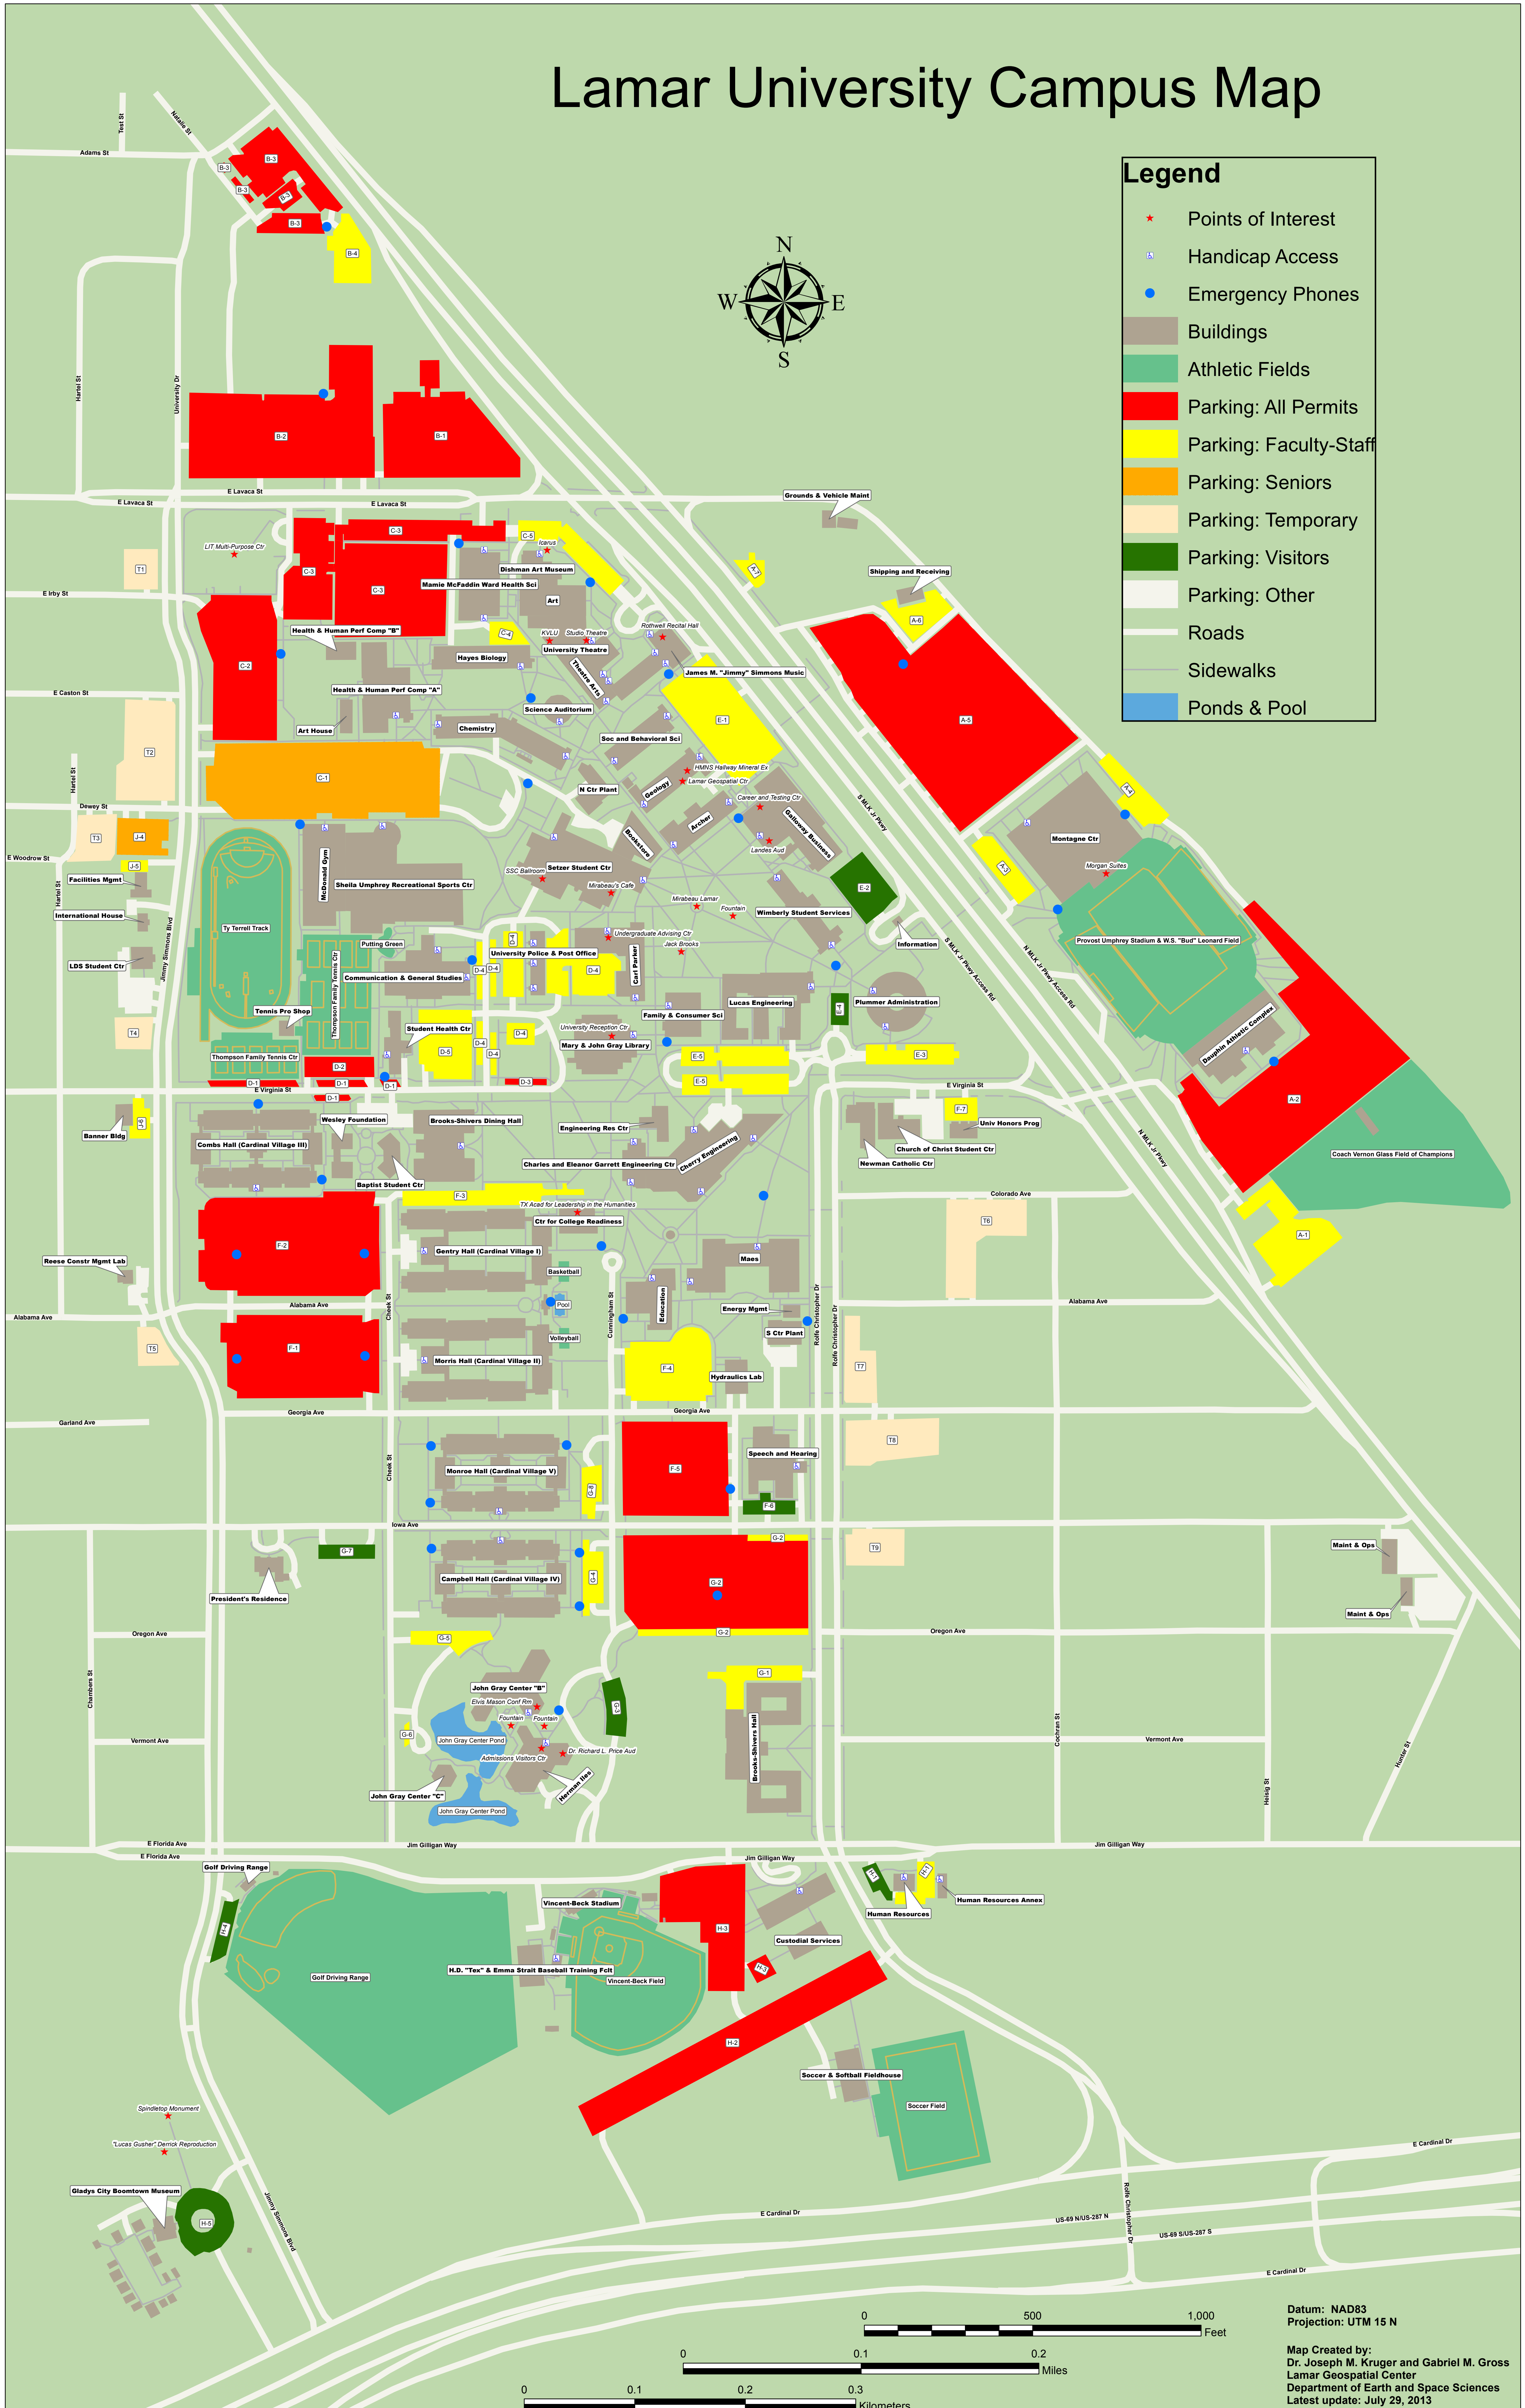

Lamar University Campus Map

Legend

- ★ Points of Interest
- ♿ Handicap Access
- Emergency Phones
- Buildings
- Athletic Fields
- Parking: All Permits
- Parking: Faculty-Staff
- Parking: Seniors
- Parking: Temporary
- Parking: Visitors
- Parking: Other
- Roads
- Sidewalks
- Ponds & Pool

Datum: NAD83
 Projection: UTM 15 N
 Map Created by:
 Dr. Joseph M. Kruger and Gabriel M. Gross
 Lamar Geospatial Center
 Department of Earth and Space Sciences
 Latest update: July 29, 2013